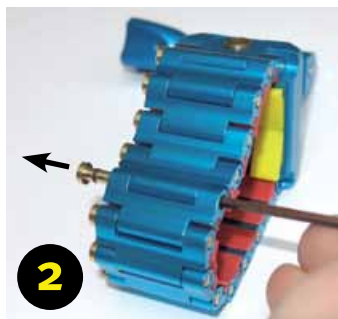

HellRider

QUICK INSTALLATION GUIDE

iSHOX[®]
PROFESSIONAL MOUNTING SYSTEMS

GET MORE INFORMATION ON
www.ishoxs.com

iSHOXS by
TORMAXX GmbH
Oppelner Straße 23
41199 Mönchengladbach
Germany

Service:

iSHOXS Service Germany
service@ishoxs.com
Hotline: +49 (0) 21 66 68 26 221