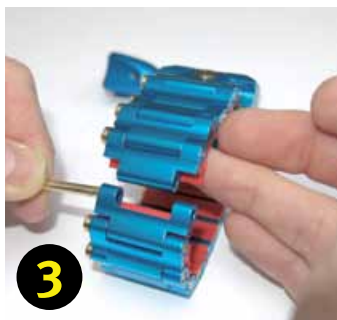

HellRider

QUICK INSTALLATION GUIDE

iSHOX[®]
PROFESSIONAL MOUNTING SYSTEMS

GET MORE INFORMATION ON
www.ishoxs.com

iSHOXS by
TORMAXX GmbH
Oppelner Straße 23
41199 Mönchengladbach
Germany

Service:

iSHOXS Service Germany
service@ishoxs.com
Hotline: +49 (0) 21 66 68 26 221