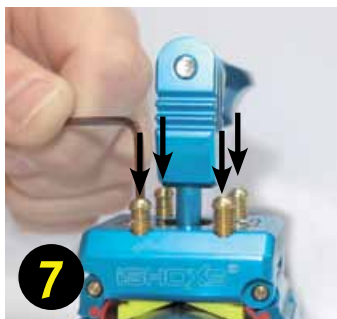

HellRider

QUICK INSTALLATION GUIDE

iSHOX[®]
PROFESSIONAL MOUNTING SYSTEMS

GET MORE INFORMATION ON
www.ishoxs.com

iSHOXS by
TORMAXX GmbH
Oppelner Straße 23
41199 Mönchengladbach
Germany

Service:

iSHOXS Service Germany
service@ishoxs.com
Hotline: +49 (0) 21 66 68 26 221