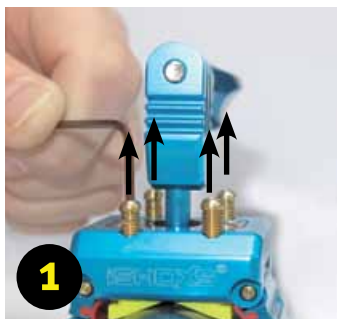

HellRider

QUICK INSTALLATION GUIDE

iSHOX[®]
PROFESSIONAL MOUNTING SYSTEMS

GET MORE INFORMATION ON
www.ishoxs.com

iSHOXS by
TORMAXX GmbH
Oppelner Straße 23
41199 Mönchengladbach
Germany

Service:

iSHOXS Service Germany
service@ishoxs.com
Hotline: +49 (0) 21 66 68 26 221