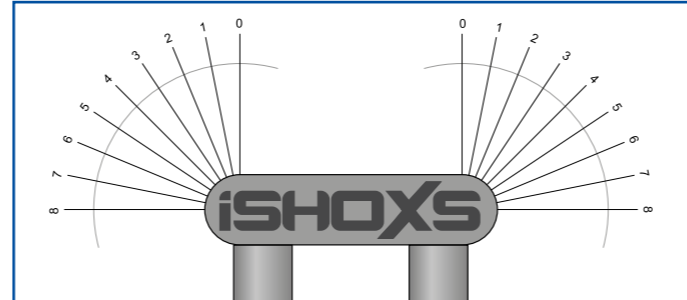

See more at www.ishoxs.com

iSHOXs[®] Europa GmbH - Oppelner Straße 12
41199 Mönchengladbach - Germany

Scan for further
informations:

© 08-2017 iSHOXs Europa GmbH | Subject to change

T-Mount Universal Smartphone mount 4,6 - 5,5 Zoll/Inch Installation and usage instructions Montage- und Verwendungshinweise

iSHOXs[®]
PROFESSIONAL

Ext. assembly to 5.5 inch / Erw.-Montage auf 5.5 Zoll

Compare view / Vergleichsansicht

Template / Schablone

Adjustment / Einstellung